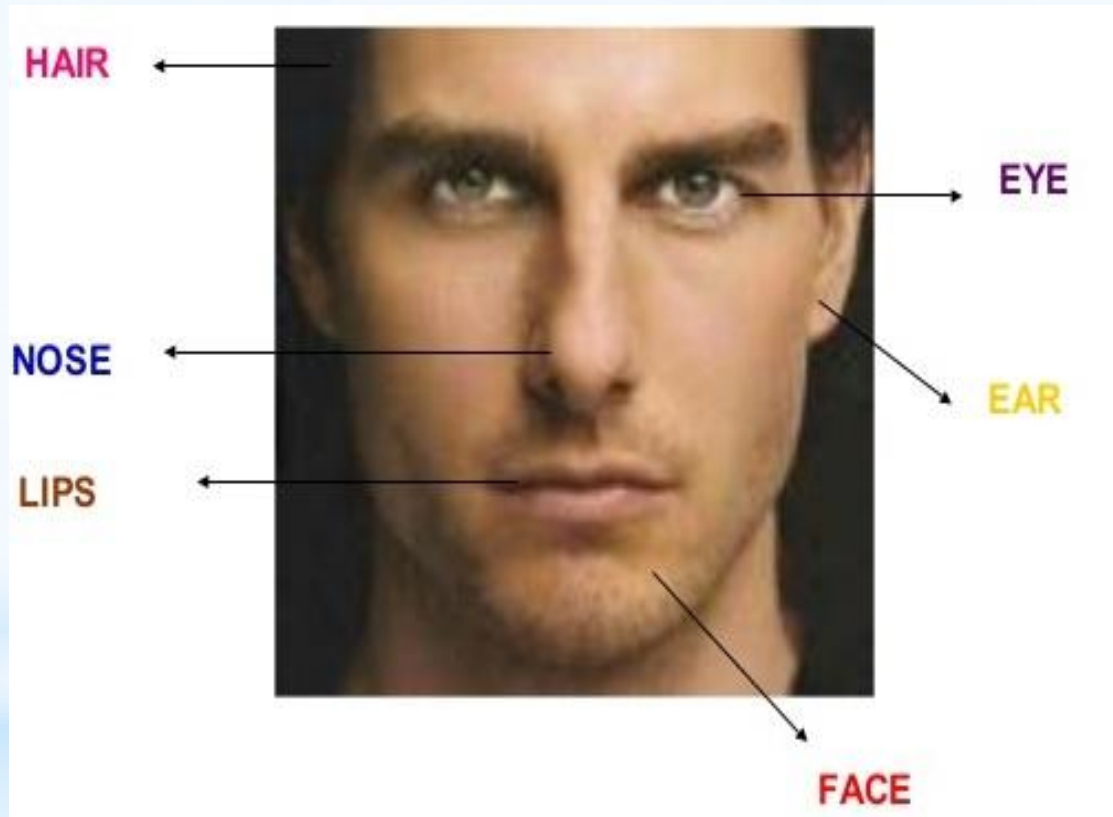

PEOPLE AND PERSONALITIES

PARTS OF THE BODY

PHYSICAL DESCRIPTION

What does he/she look like?

Height

tall, short,
medium,
height

Built

slim, thin, plump, fat,
skinny, well-built

Age

young, elderly,
middle-aged, teenager,
in 20s, 30s, 40s

Face

round, oval,
square, with
scars,
wrinkles,
freckles, sun-
tanned, pale.

Eyes

big round blue
eyes, large,
small, bright,
narrow

Hair

bald,
straight,
curly,
spiky,
wavy

What do they look like?

- **Arnold** is tall and well built. He has got green and short brown hair. He is in his 50`s.
- **Danny de Vito** is short and heavy. He is going bald and has got brown eyes. He is in his 50s.