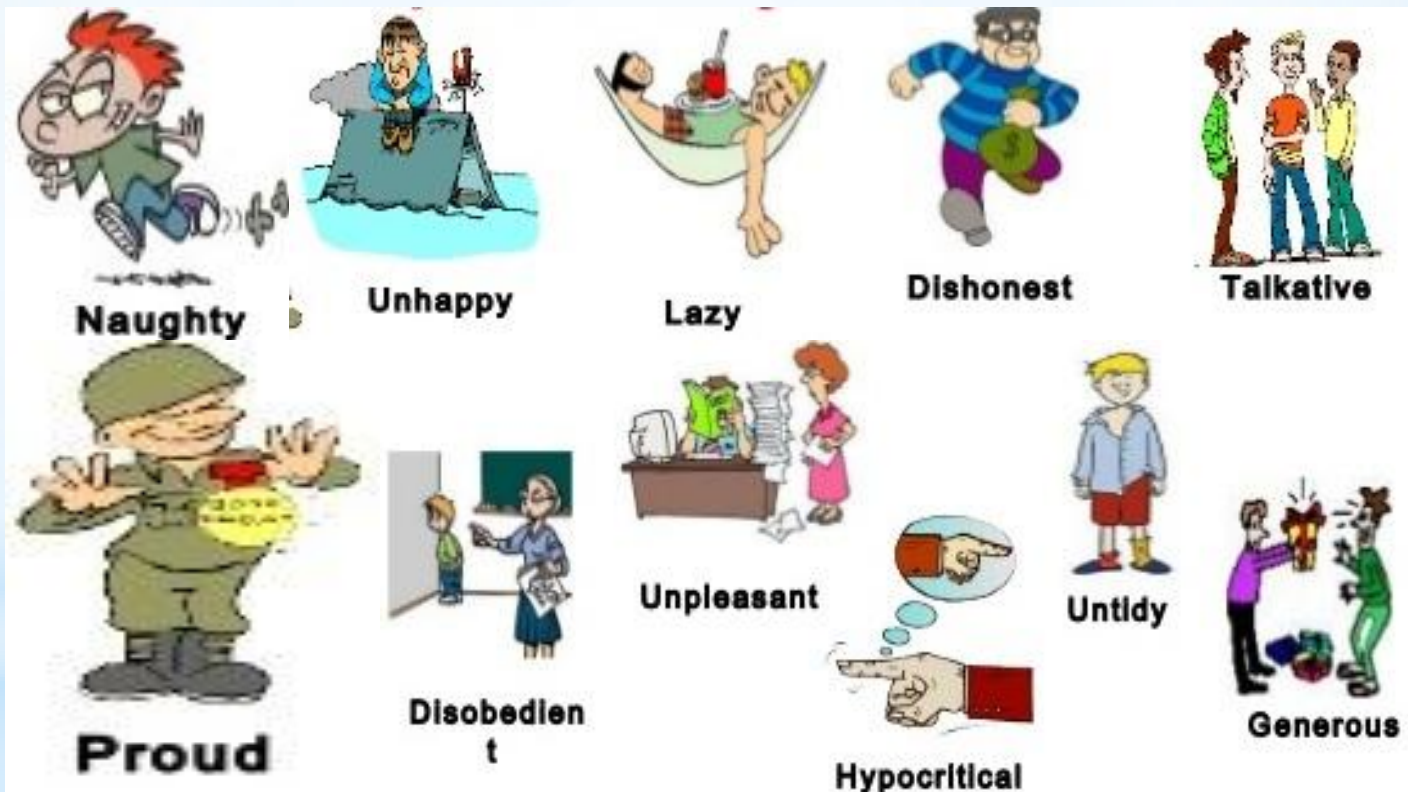

What do they look like?

- **Arnold** is tall and well built. He has got green and short brown hair. He is in his 50`s.
- **Danny de Vito** is short and heavy. He is going bald and has got brown eyes. He is in his 50s.